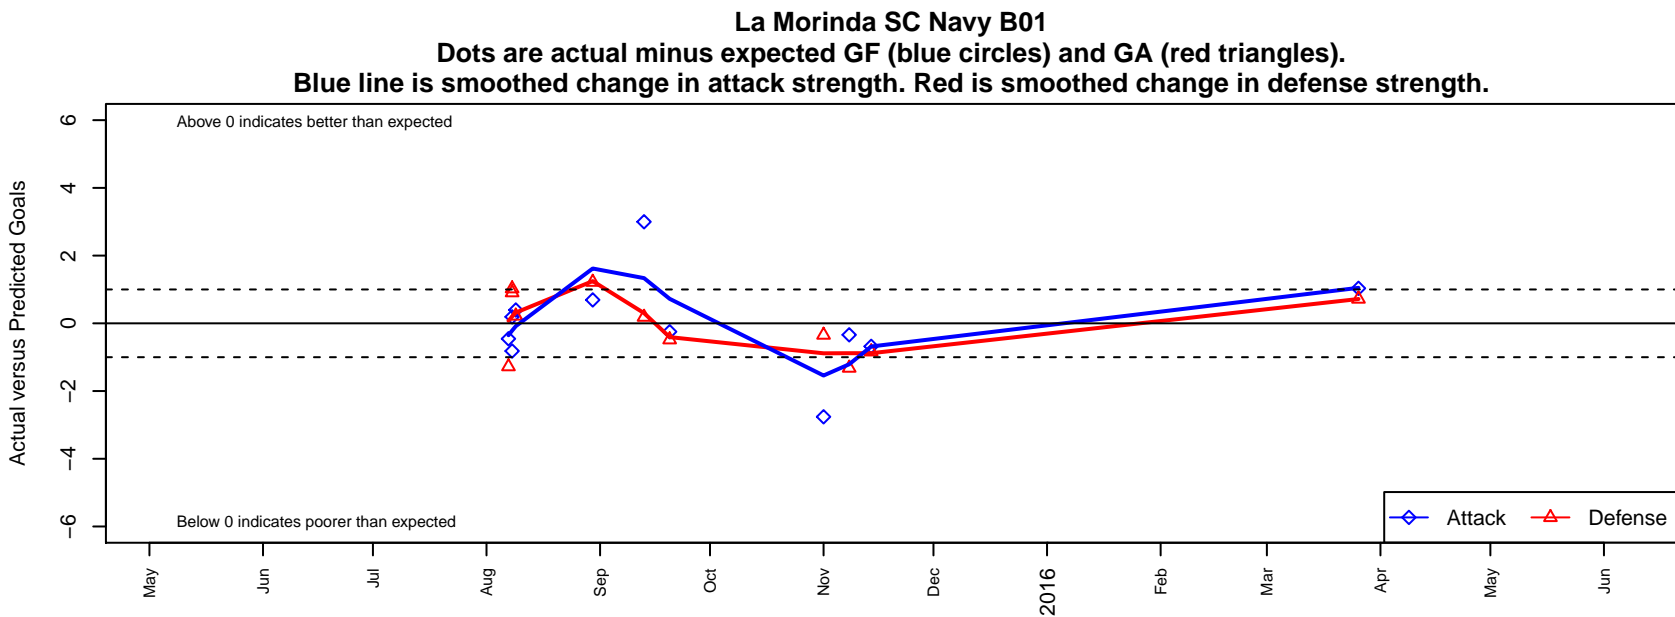

La Morinda SC Navy B01

, CAN
 B01 total strength=1582
 attack=17.67 defense=12.76

alt names used:
 LAMORINDA SC LAMORINDA FC 01 NAVY B
 LAMORINDA FC 01 NAVY BOYS (CAN)

Venues played:
 2015 Sporting Invitational U-14 Premier EvoPo
 2015 FWRL CAN CRL U14

**attack and defense variance (black dot)
relative to other teams
and top 10 in region**

**attack and defense rating
relative to others at age
and all opponents in last 13 months**

**attack and defense rating
relative to others at age
and all opponents in last 13 months**

Performance relative to 13 month average

Performance relative to 13 month average

Distribution of opponents
 Red = Lose zone, Blue = Win zone, Green = Even
 Black line separates win/lose zones

lot. A=Neither has attack advantage, B=Opponent has both attack and defense advantage, C=Opponent has both attack and defense disadvantage, D=Both have